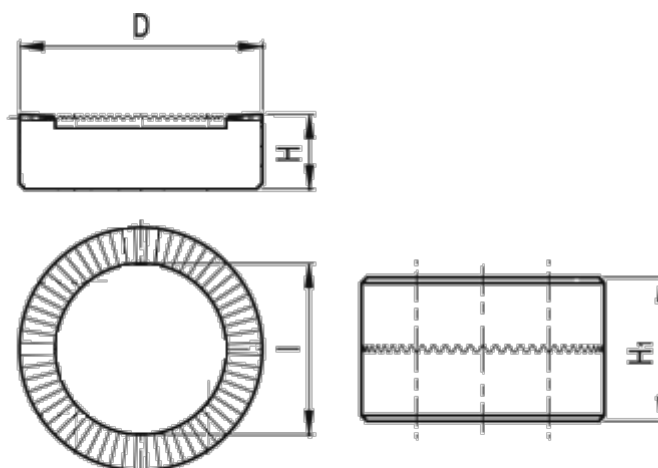

Article number: 2065753610

Description: E+G Serrated locking plate
GN 187.4-32-60-E-NI

Measures

D	= 32
H +/-0.9	= 9.0
H1	= 18
l	= 23.5
Number of teeth	= 60